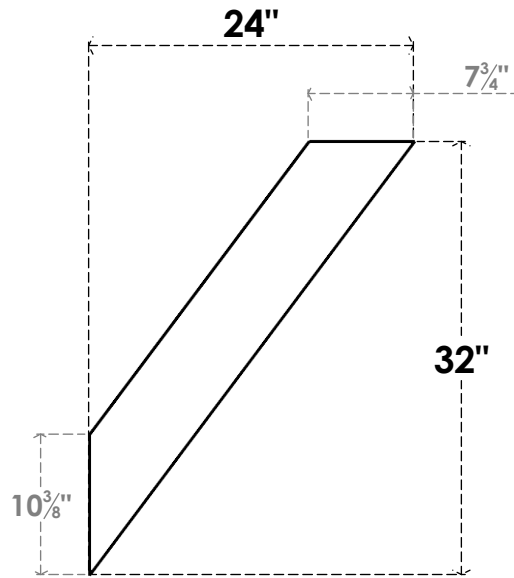

ITEM NUMBER: BRCPC060X24000X32000TRA

6"W X 24"D X 32"H TRADITIONAL ARCHITECTURAL GRADE PVC CLOSED KNEE BRACE

SIDE PROFILE

FRONT PROFILE

ISOMETRIC

EKENA MILLWORK
2300 WEST MAIN ST.
CLARKSVILLE, TX 75426
TOLL FREE: 866-607-0453
WWW.EKENAMILLWORK.COM