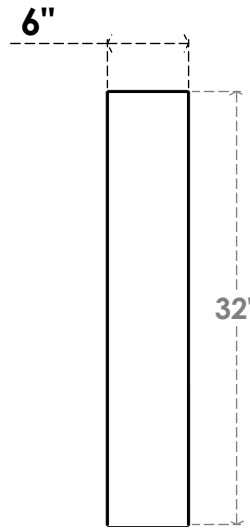

ITEM NUMBER: BRCPC060X24000X32000TRA

6"W X 24"D X 32"H TRADITIONAL ARCHITECTURAL GRADE PVC CLOSED KNEE BRACE

SIDE PROFILE

FRONT PROFILE

ISOMETRIC

EKENA MILLWORK
2300 WEST MAIN ST.
CLARKSVILLE, TX 75426
TOLL FREE: 866-607-0453
WWW.EKENAMILLWORK.COM